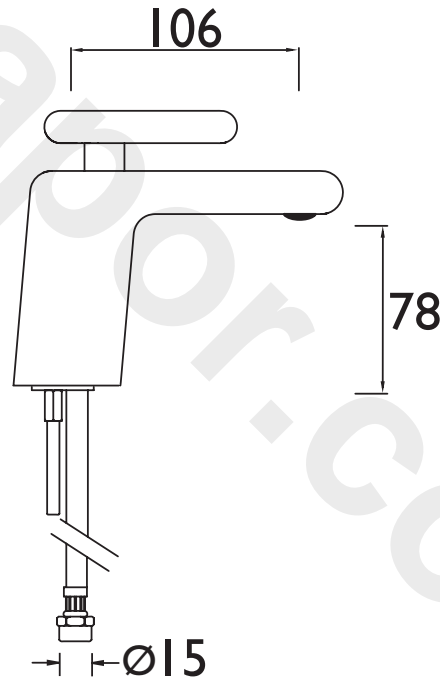

MPIV BAS GG

PIVOT Tap Range Metallix Pivot Basin Mixer Graphite Glisten

Features:

- Clicker waste
- Metal handle
- 35mm cartridge

Specification

Style:	Contemporary
Product Type:	Bathroom Taps
Finish/Colour:	Chrome/Graphite Glisten
Main Construction Material:	Brass
Mount Type:	Deck Mounted
Handle Type:	Single Lever
Connection Inlet:	M10 x 15mm Compression Flexi Tails
Connection Outlet:	N/A
Number of Tap Holes:	1
Valve/Cartridge Type:	35mm Ceramic Cartridge
Plumbing System Requirements:	Suitable for all plumbing systems
Working Pressure Range:	Min. 0.2 bar, Max. 5.0 bar
Maximum Hot Water Temperature: °C	65
Maximum Dynamic Pressure: (bar)	5
Maximum Static Pressure: (bar)	10
Flow Type:	Single
Flow Rate: (l/min @ 3 bar)	20.7

Dimensions (measurements in mm)

For more products, visit our website:
<http://www.bristan.com>

Flow Rates (l/min)

System Pressure (bar)	0.2	0.5	1	2	3	5
MPIV BAS GG	4.7	7.8	11.7	16.7	20.7	26.7

TECHNICAL
DATA
SHEET